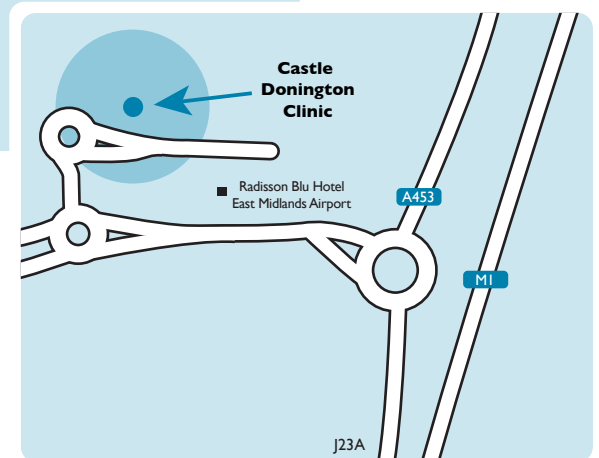

## DIRECTIONS TO CASTLE DONINGTON CLINIC

### From the M1

Head northwest on Exit 23A toward Finger Farm Roundabout then at Finger Farm Roundabout, take the 2nd exit onto Ashby Rd/A453. At the following roundabout take the 2nd exit then lastly at the last roundabout, take the 3rd exit and we will be on the left.

### From the opp EMA Depature Building

Head east on Viscount Rd. At the roundabout, take the first exit and stay on Viscount Rd. At the next roundabout take the second exit onto Beverley Rd. At the final roundabout take the first exit and we will be on the left.

### Via Bus

The closest bus stop is just one minute away and is just across the road. The stop they will need to ask for is Pegasus Business Park. We have 3 buses which come past which are all skylink buses. The yellow skylink (Derby/Leicester), the blue skylink (Nottingham, Coalville & Loughborough) and the Skylink Express (Nottingham).