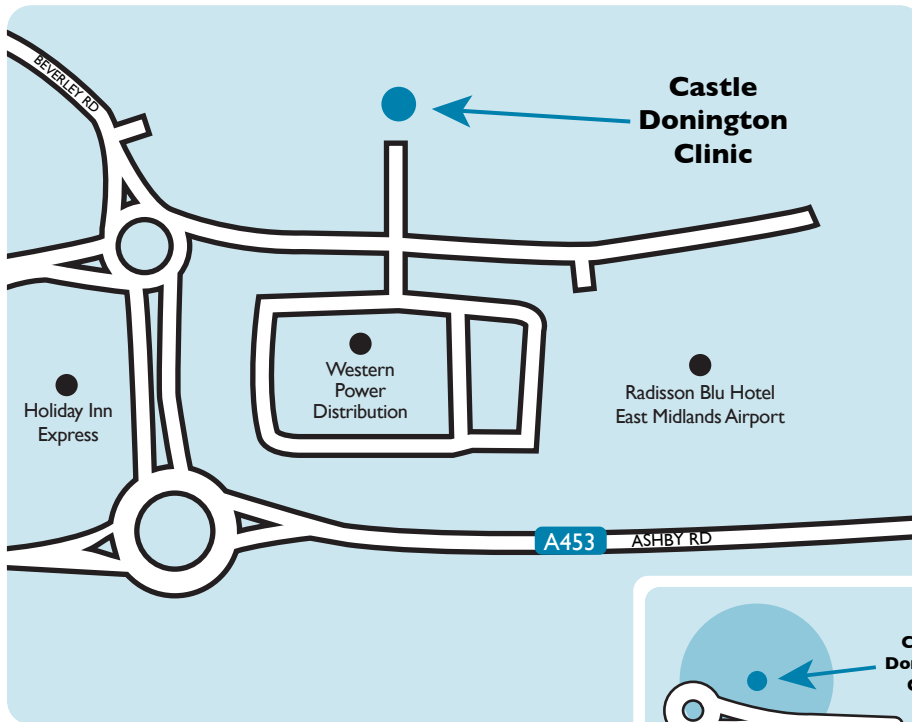

## DIRECTIONS TO CASTLE DONINGTON CLINIC

### From the M1

Head northwest on Exit 23A toward Finger Farm Roundabout then at Finger Farm Roundabout, take the 2nd exit onto Ashby Rd/A453. At the following roundabout take the 2nd exit then lastly at the last roundabout, take the 3rd exit and we will be on the left.

### From the opp EMA Depature Building

Head east on Viscount Rd. At the roundabout, take the first exit and stay on Viscount Rd. At the next roundabout take the second exit onto Beverley Rd. At the final roundabout take the first exit and we will be on the left.

## PUBLIC TRANSPORT