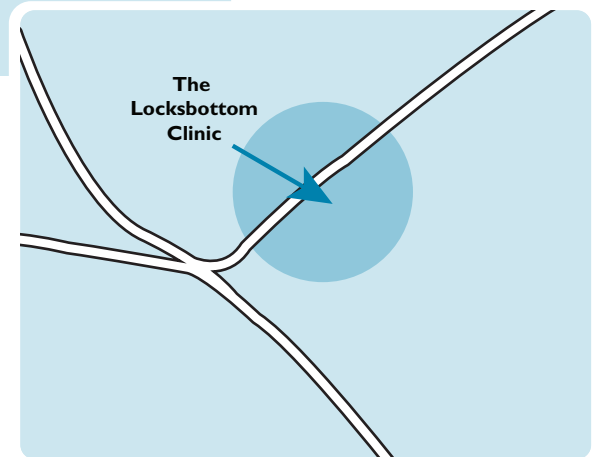

PHC

OCCUPATIONAL HEALTH

The Locksbottom Clinic, 411 Crofton Road
Locksbottom, Kent BR6 8NL
Telephone: 01622 677775
visit us at www.phcohealth.com

- £2 for 2 hours parking
(You can reclaim this in Sainsbury's
if you spend £10).

DIRECTIONS TO LOCKSOTTOM CLINIC

Once you have reached our property you need to carry on and take the 1st right by the BP Garage and follow the road round to the right, pass the bus stops and straight on into Sainsbury's Car Park. If you park and pay and then with your back to Sainsbury's look straight ahead and you will see the clinic in front of you.

The entrance to the clinic is on the Sainsbury's car park side and not the road side.

Via Bus

There are 2 bus stops close by, 1 on Farnborough Common and the other just up past the Black Horse round the corner on the left. They both come every 6-7 minutes.