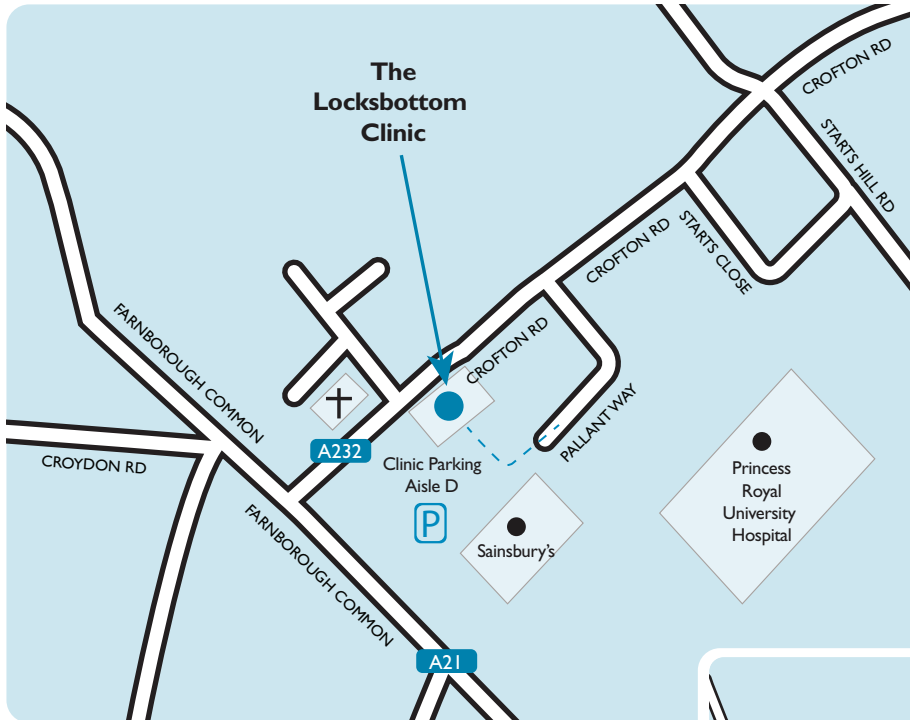

PHC

OCCUPATIONAL HEALTH

The Locksbottom Clinic, 411 Crofton Road
Locksbottom, Kent BR6 8NL
Telephone: 01622 677775
visit us at www.phcohealth.com

- £2 for 2 hours parking
(You can reclaim this in Sainsbury's
if you spend £10).

DIRECTIONS TO LOCKSOTTOM CLINIC

Once you have reached our property you need to carry on and take the 1st right by the BP Garage and follow the road round to the right, pass the bus stops and straight on into Sainsbury's Car Park. If you park and pay and then with your back to Sainsbury's look straight ahead and you will see the clinic in front of you.

The entrance to the clinic is on the Sainsbury's car park side and not the road side.

Via Bus

There are 2 bus stops close by, 1 on Farnborough Common and the other just up past the Black Horse round the corner on the left. They both come every 6-7 minutes.