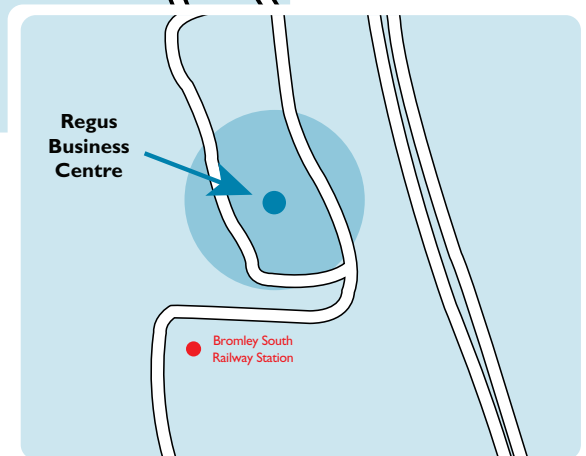

Regus Business Centre, Bank of America House – South Tower  
26 Elmfield Road, Bromley, BR1 1LR  
Main switchboard: 01622 677775  
visit us at [www.phcohealth.com](http://www.phcohealth.com)

**Photographic ID must be taken by ALL Visitors, entry WILL be refused without this.**

### From the A21 heading North West towards Lewisham

Head northwest on Masons Hill A21 towards Lewisham/Town Centre, turn left onto Masons Hill/B228 at the Waitrose traffic lights following signs for Bromley South Station, take right fork onto High Street following signs for the Station, then turn right onto Elmfield Road immediately after the station and follow Elmfield Road around a left hand corner, the destination will be on the left next to the Jobcentre opposite Palace Walk.

### From the A21 heading South East towards Sevenoaks

Head southeast on Kentish Way A21, taking a right hand turn into Mason's Hill/B228 at the Waitrose traffic lights, following signs for Bromley South Station, then follow instructions as above.

### Via Bus

The closest bus stop is the Bromley South Station stop B which is a 3 minute walk from the Regus Business Centre. Other stops are the Bromley South Station stop Z which is next to the Tesco High Street Express, Bromley South Station stop A which is near William Hill and Bromley High Street The Mall which is stop X opposite Laura Ashley over the road.