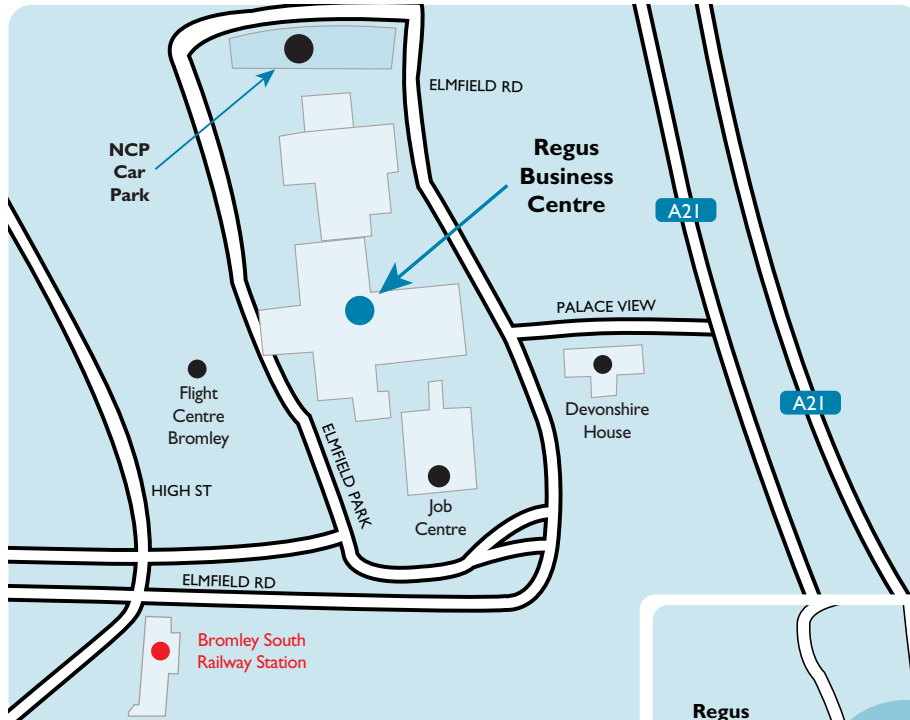

Regus Business Centre, Bank of America House – South Tower
26 Elmfield Road, Bromley, BR1 1LR
Main switchboard: 01622 677775
visit us at www.phcohealth.com

Photographic ID must be taken by ALL Visitors, entry WILL be refused without this.

DIRECTIONS TO REGUS BUSINESS CENTRE

From the A21 heading North West towards Lewisham

Head northwest on Masons Hill A21 towards Lewisham/Town Centre, turn left onto Masons Hill/B228 at the Waitrose traffic lights following signs for Bromley South Station, take right fork onto High Street following signs for the Station, then turn right onto Elmfield Road immediately after the station and follow Elmfield Road around a left hand corner, the destination will be on the left next to the Jobcentre opposite Palace Walk.

From the A21 heading South East towards Sevenoaks

Head southeast on Kentish Way A21, taking a right hand turn into Mason's Hill/B228 at the Waitrose traffic lights, following signs for Bromley South Station, then follow instructions as above.

Via Bus

The closest bus stop is the Bromley South Station stop B which is a 3 minute walk from the Regus Business Centre. Other stops are the Bromley South Station stop Z which is next to the Tesco High Street Express, Bromley South Station stop A which is near William Hill and Bromley High Street The Mall which is stop X opposite Laura Ashley over the road.

Via Train

The most direct service would be to Bromley South Station which is only a 3 minute walk away from the Regus Business Centre. Bromley North Station is a 15 - 20 minute walk via the town centre, there is no direct rail service between the two stations.

- South tower is the nearest building to the Job Centre
- Meter parking is available for 2 hours on Elmfield Road, or NCP car park at the top of Elmfield Road nearest the Glades shopping Centre.