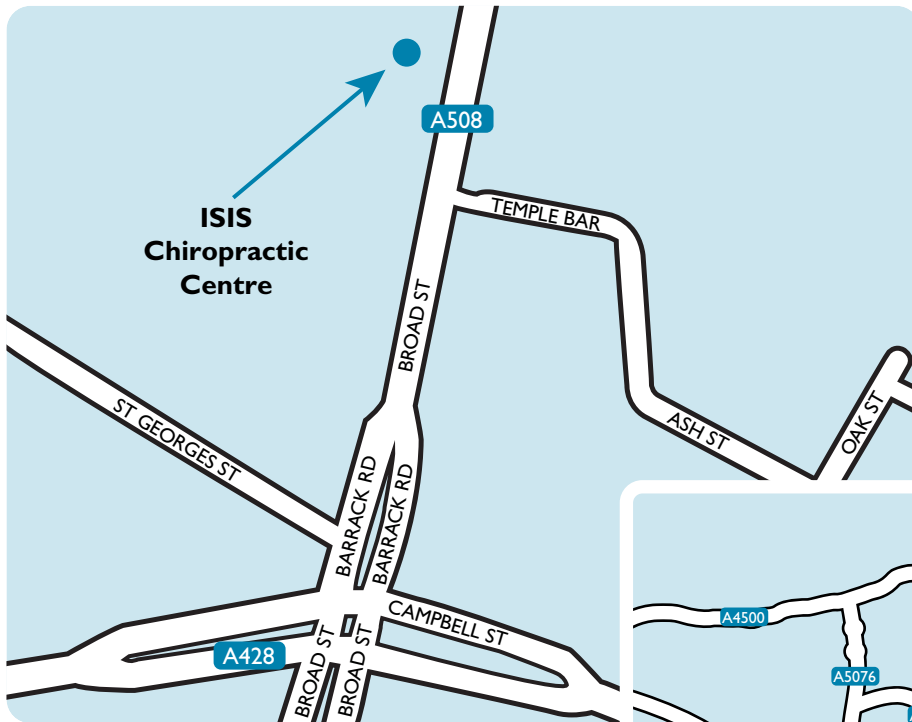

PHC

OCCUPATIONAL HEALTH

ISIS Chiropractic Centre
Royal Terrace, Barrack Rd, Northampton NNI 3RF
Main switchboard: 01622 677775 Fax: 01622 677633
visit us at www.phcohealth.com

Free parking available on-site.